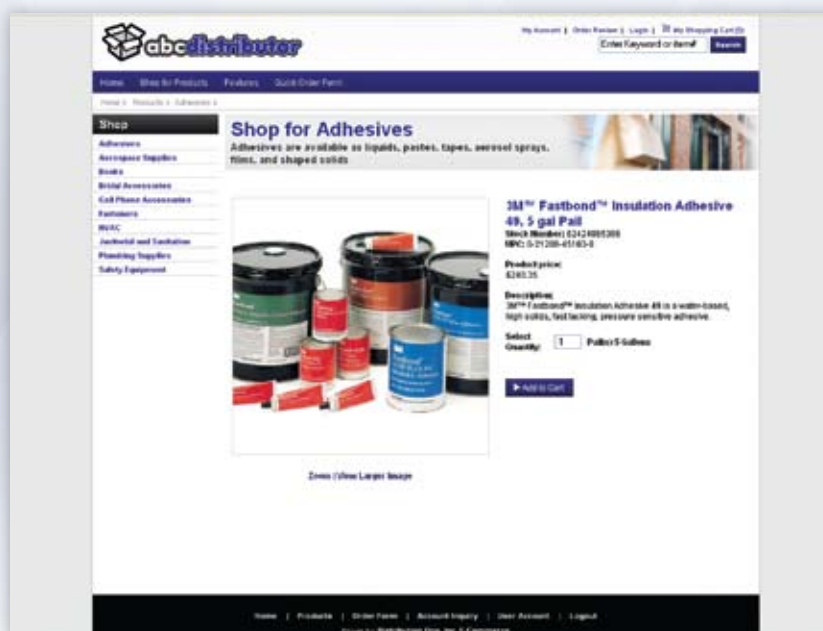

FOCUS ON V2

E-commerce

Allow your customers to shop 24 hours a day, 7 days a week!

E-commerce is a real time Business-to-Business e-store. E-commerce simply interfaces with your current website to allow your customers the experience of shopping online. Customers are able to view current quantities on hand and pictures of products, sort and search by product groups, item numbers, keywords or descriptions, manufacturer and price range. Your customers can also check their open orders and their current status, view and/or print invoices, and see their aging summary.

V2 simply places a Shopping Cart button on your site that will allow your customer to logon and start shopping! E-commerce through V2 is just one of the many ways Distribution One is committed to making your business more profitable. For more information about V2 and Distribution One give us a call or visit our website today.